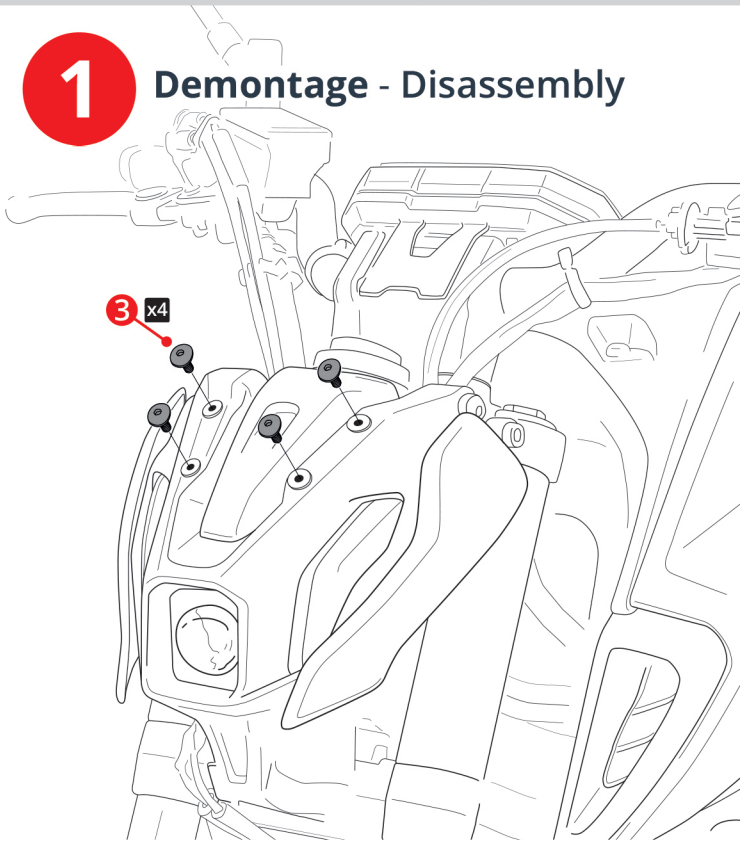

1 Demontage - Disassembly