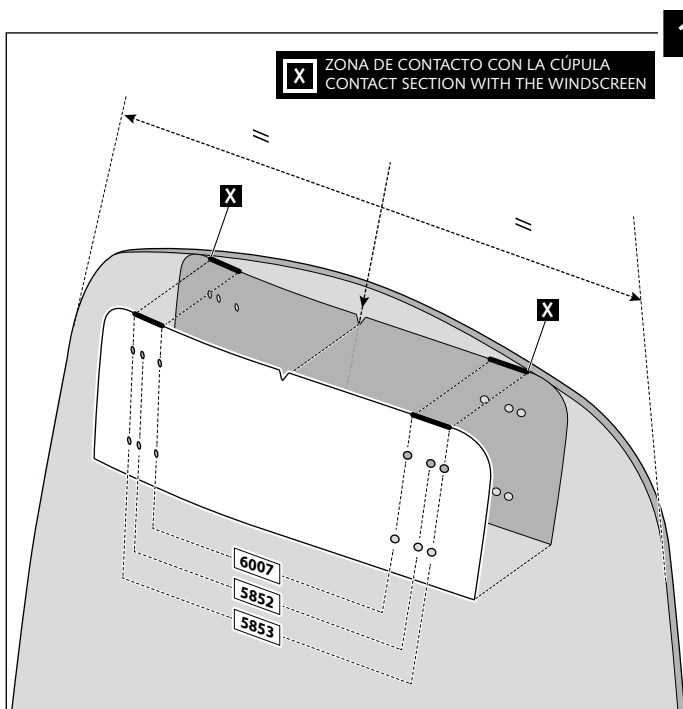

VISERA MULTIREGULABLE MULTI-ADJUSTABLE VISOR

INSTRUCCIONES DE MONTAJE - MOUNTING INSTRUCTIONS - MONTAGEANLEITUNG

TIPO/TYPER B - TIPO/TYPER B - TIPO/TYPER B